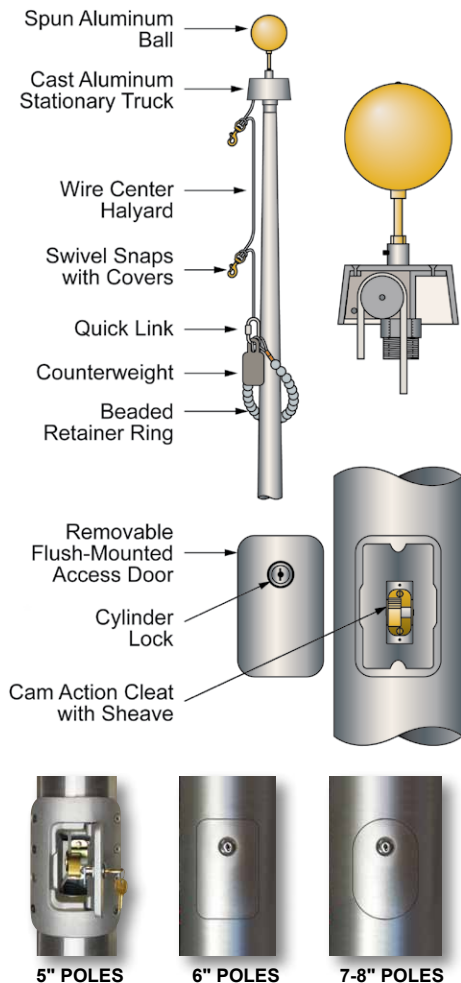

### STANDARD ACCESSORIES

- Gold anodized aluminum ball ornament
- Cast aluminum stationary truck
- Nylon wire center halyard
- Swivel flag snaps w/vinyl snap covers
- Retainer ring and counterweight
- Stainless steel quick link
- Cam action cleat (accessible behind a lockable access door)
- Spun aluminum flash collar
- Galvanized steel foundation sleeve

MODEL	EXPOSED HEIGHT	OVERALL LENGTH	# OF SECTIONS	BUTT DIA.	TOP DIA.	WALL	UNFLAGGED MAX. WIND SPEED	FLAGGED MAX. WIND SPEED	SUGGESTED FLAG SIZE	SHIPPING WEIGHT
ECXV20	20'	23'	1	5"	3"	.125	250 MPH	120+ MPH	3' x 5'	129 lbs
ECV20	20'	23'	1	5"	3"	.188	315 MPH	120+ MPH	3' x 5'	132 lbs.
ECXV25	25'	27'	1	5"	3"	.125	144 MPH	104 MPH	4' x 6'	139 lbs.
ECXAV25	25'	27'	1	5"	3"	.156	192 MPH	117 MPH	4' x 6'	144 lbs.
ECV25	25'	28'	1	6"	3-1/2"	.188	222 MPH	120+ MPH	4' x 6'	191 lbs.
ECXV30	30'	33'	1 or 2*	5"	3"	.125	110 MPH	75 MPH	5' x 8'	164 lbs.
ECXAV30	30'	33'	1 or 2*	5"	3"	.156	119 MPH	91 MPH	5' x 8'	172 lbs
<b>ECLV30</b>	<b>30'</b>	<b>33'</b>	<b>1</b>	<b>5"</b>	<b>3"</b>	<b>.188</b>	<b>127 MPH</b>	<b>96 MPH</b>	<b>5' x 8'</b>	<b>185 lbs.</b>
ECAV30	30'	33'	1	6"	3-1/2"	.156	184 MPH	117 MPH	5' x 8'	224 lbs.
ECV30	30'	33'	1	6"	3-1/2"	.188	211 MPH	120+ MPH	5' x 8'	227 lbs.
ECSAV35	35'	38-1/2'	1	5"	3"	.188	104 MPH	86 MPH	6' x 10'	229 lbs.
ECXV35	35'	38-1/2'	1	6"	3-1/2"	.156	122 MPH	91 MPH	6' x 10'	247 lbs.
ECAV35	35'	38-1/2'	1	7"	3-1/2"	.156	179 MPH	117 MPH	6' x 10'	261 lbs.
ECV35	35'	38-1/2'	1	7"	3-1/2"	.188	200 MPH	120 MPH	6' x 10'	281 lbs.
ECXV40	40'	44'	2**	7"	3-1/2"	.156	125 MPH	91 MPH	8' x 12'	282 lbs.
ECAV40	40'	44'	2**	8"	3-1/2"	.156	171 MPH	110 MPH	8' x 12'	308 lbs.
ECV40	40'	44'	2**	8"	3-1/2"	.188	195 MPH	120 MPH	8' x 12'	319 lbs.

\*\* Flagpole models available in multi-piece pole(s) only.

5" diameter poles supplied with a hinged access door and frame unit. 6" and larger diameter poles supplied with a removable flush-mounted access door for added strength.