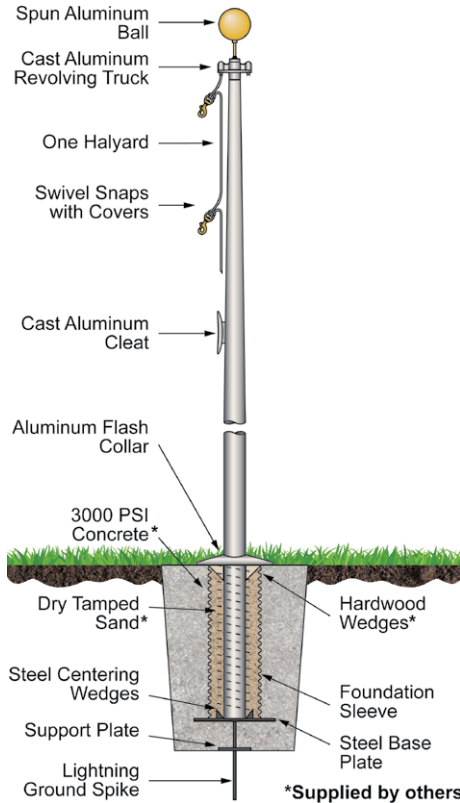

OUTDOOR FLAGPOLES

ECONOMY EXTRA SERIES

External Halyard Ground Set Cone Tapered Aluminum Flagpoles

STANDARD ACCESSORIES

- Gold anodized aluminum ball ornament
- Cast aluminum revolving truck w/pulley
- Solid braided polypropylene halyard
- Swivel flag snaps w/vinyl snap covers
- Cast aluminum cleat with mounting screws
- Spun aluminum flash collar
- Galvanized steel foundation sleeve

MODEL	EXPOSED HEIGHT	OVERALL LENGTH	# OF SECTIONS	BUTT DIA.	TOP DIA.	WALL	UNFLAGGED MAX. WIND SPEED	FLAGGED MAX. WIND SPEED	SUGGESTED FLAG SIZE	SHIPPING WEIGHT
ECX20	20'	23'	1	5"	3"	.125	255 MPH	120+ MPH	3' x 5'	119 lbs.
ECX25	25'	27'	1	5"	3"	.125	137 MPH	105 MPH	4' x 6'	129 lbs.
ECX30	30'	33'	1 or 2*	5"	3"	.125	104 MPH	85 MPH	5' x 8'	154 lbs.
ECX35	35'	38-1/2'	1 or 2*	6"	3-1/2"	.156	119 MPH	91 MPH	6' x 10'	237 lbs.
ECX40	40'	44'	2**	7"	3-1/2"	.156	122 MPH	91 MPH	8' x 12'	272 lbs.
ECX50	50'	55'	3**	8"	3-1/2"	.188	118 MPH	85 MPH	10' x 15'	433 lbs.
ECX60	60'	66'	3**	10"	4"	.188	122 MPH	90 MPH	12' x 18'	665 lbs.
ECX70	70'	77'	3**	10"	4"	.312	127 MPH	91 MPH	15' x 25'	1032 lbs.

* Flagpole models available in both one and two section styles; please specify when placing your order. Single section pole(s) will be shipped if not specified. Add 10% to the pricing for two section style flagpoles.

** Flagpole models available in multi-piece pole(s) only.

SATIN

MODEL	ITEM #	1-2	3-6	7+
ECX20	320193	$1,120	$1,070	$990
ECX25	320194	1,180	1,120	1,060
ECX30	320195	1,320	1,270	1,180
ECX35	320196	2,030	1,930	1,790
ECX40	320197	2,960	2,820	2,660
ECX50	320198	4,210	3,990	3,780
ECX60	320199	6,120	5,920	5,500
ECX70	320200	9,820	9,330	8,830

CLEAR ANODIZED

MODEL	ITEM #	1-2	3-6	7+
ECX20	320201	$1,360	$1,290	$1,230
ECX25	320202	1,460	1,390	1,290
ECX30	320203	1,650	1,580	1,520
ECX35	320204	2,460	2,330	2,200
ECX40	320205	3,480	3,330	3,140
ECX50	320206	4,990	4,740	4,490
ECX60	320207	7,230	6,870	6,510
ECX70	320208	11,250	10,680	10,100

BRONZE ANODIZED

MODEL	ITEM #	1-2	3-6	7+
ECX20	320209	$1,400	$1,320	$1,260
ECX25	320210	1,500	1,420	1,330
ECX30	320211	1,670	1,610	1,500
ECX35	320212	2,520	2,390	2,240
ECX40	320213	3,620	3,430	3,250
ECX50	320214	5,150	4,880	4,620
ECX60	320215	7,470	7,100	6,700
ECX70	320216	11,490	10,920	10,350

BLACK ANODIZED

MODEL	ITEM #	1-2	3-6	7+
ECX20	320217	$1,470	$1,390	$1,300
ECX25	320218	1,600	1,510	1,400
ECX30	320219	1,790	1,720	1,620
ECX35	320220	2,680	2,540	2,390
ECX40	320221	3,790	3,600	3,370
ECX50	320222	5,380	5,110	4,850
ECX60	320223	7,830	7,450	7,050
ECX70	320224	11,930	11,350	10,730

Add $40.00 to any of the flagpole pricing above for double-cleat/double-halyard flagpoles.

All poles on pages 139 through 157 can be mixed to achieve the higher quantity pricing, but shipment must be made to the same location at the same time.