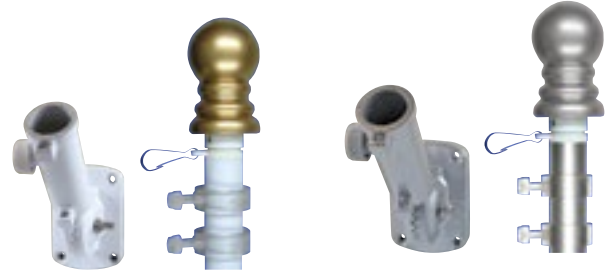

CLEAR PLASTIC EZ-MOUNT FLAG RINGS

See [pg. 87](#) for more EZ-Mount Flag Rings • Priced Per Ring

ITEM #	MODEL	FOR POLE DIA.	1-71	72-143	144+	LBS.
310104	EZ-34	3/4"	\$1.56	\$1.32	\$1.24	.02
310106	EZ-1	1"	1.56	1.32	1.24	.02

- NeverFurl Flag Unfurler ([pg.88](#))
- Solid Brass Acorn Ornament ([pg.49](#))
- Solid Brass Mounting Bracket w/Mounting Screws ([pg.85](#))
- 6' Fiberglass Pole ([pg.90](#))

SPINNING POLE FLAG SETS

WITH YOUR CHOICE OF 6' SILVER OR WHITE ALUMINUM POLE

- ★ Flag made in USA
- ★ Pole keeps flag unfurled
- ★ Bracket adjusts to 13 different positions including vertical and horizontal

COMPLETE SETS WITH 6' POLE & 3' X 5' NYLON U.S. FLAG

ITEM #	POLE	1-11	12-23	24+	LBS.
010256	3/4" BLACK	\$138.50	\$130.00	\$127.00	4.3
010275	1" WHITE	163.00	157.00	151.00	4.7
010277	1" BLACK	163.00	157.00	151.00	4.7

ITEM #	FINISH	1-11	12-23	24+	LBS.
010334	SILVER POLE / SILVER BALL	\$91.50	\$87.50	\$82.00	3.8
010335	WHITE POLE / GOLD BALL	89.00	84.50	80.00	3.8

DELUXE U.S. NYLON INDOOR/PARADE FLAG SETS

All sets include a brass plated metal eagle ornament, a gold cord & tassel, a 2-piece pole with brass screw joint and a gold anodized Endura floor stand.