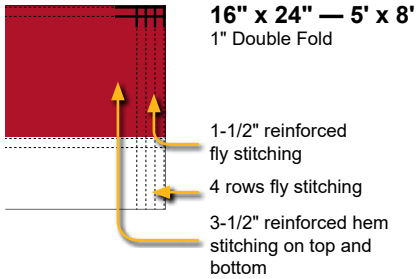

ITEM #	SIZE	1-5	6-11	12-35	36+	LBS.
010093	12" x 18"	\$15.50	\$14.60	\$14.20	\$12.60	.07
010096	2' x 3'	38.00	37.10	36.60	36.10	.21
010259	4' x 6'	84.00	—	—	—	.70
010260	5' x 8'	121.00	—	—	—	1.0

FLY ENDS